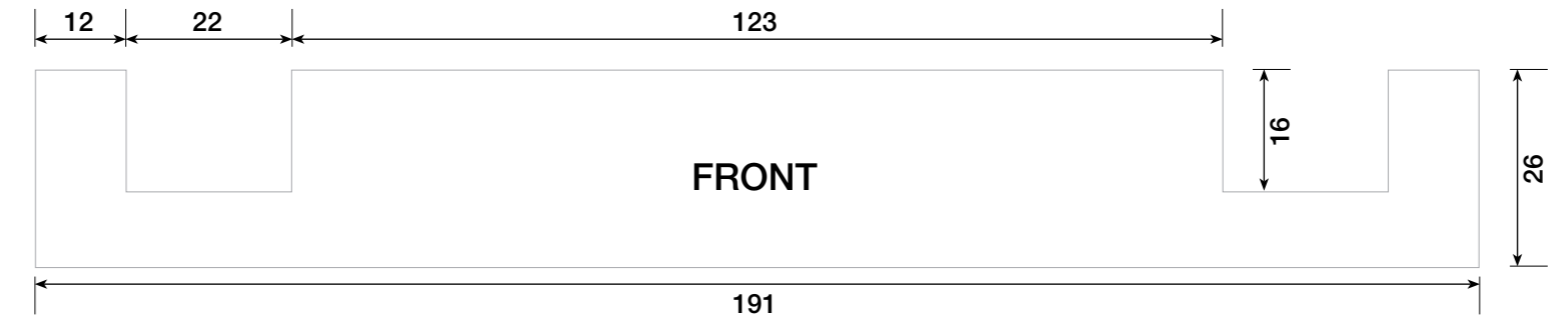

CSR38-
R
0000

Customer- No.: 00000

CR38-000

00

Artwork Nr.: 00

Movex Description

Movex

000 000
R
01.04.96