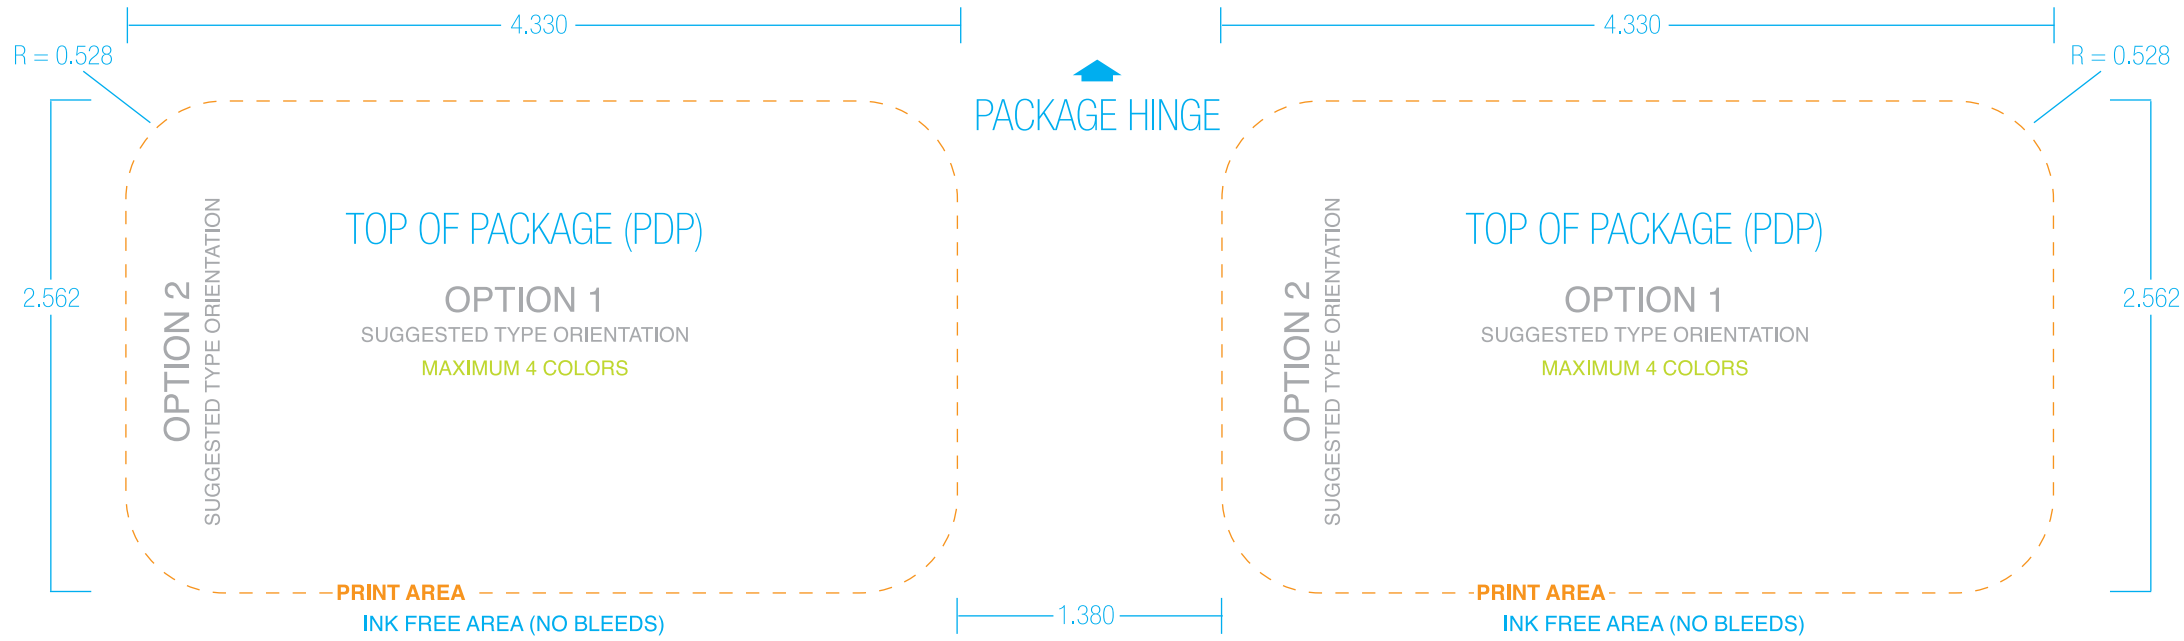

CLICHÉ NUMBER
CSR88-Q000

CLICHÉ NUMBER / COLOUR CODES

CLICHÉ NUMBER

CSR88-Q000

DATE: 05.16.11

<p>HARTMANN EGG CARTON STYLE: TWIN 6 VERSION: V2/V3 SIZES: Small, Med, Lg and XL FILE NAME: TWIN 6 - V3.ai</p>	<p>PRESS: OFFSET LPI: 65 GRAPHICS: VECTOR COLOURS: 4 PDP, 2 SIDES STROKE: 0.75pt</p>	<p>TYPE SIZE: 8pt / 10pt (+/-) BLEEDS: NO SCREENS: NOT RECOMMENDED - keep values between 10% and 40% - exaggerate your steps</p>	<p>PRINT AREAS: 4.330 X 2.562 SCALE: 100% UNITS: INCHES TRAPPING: NO OVERPRINTING: NO</p>
---	--	--	---

NOTE: ALL FONTS MUST BE SUPPLIED OR CONVERTED TO OUTLINES ON SUBMITTED ART.