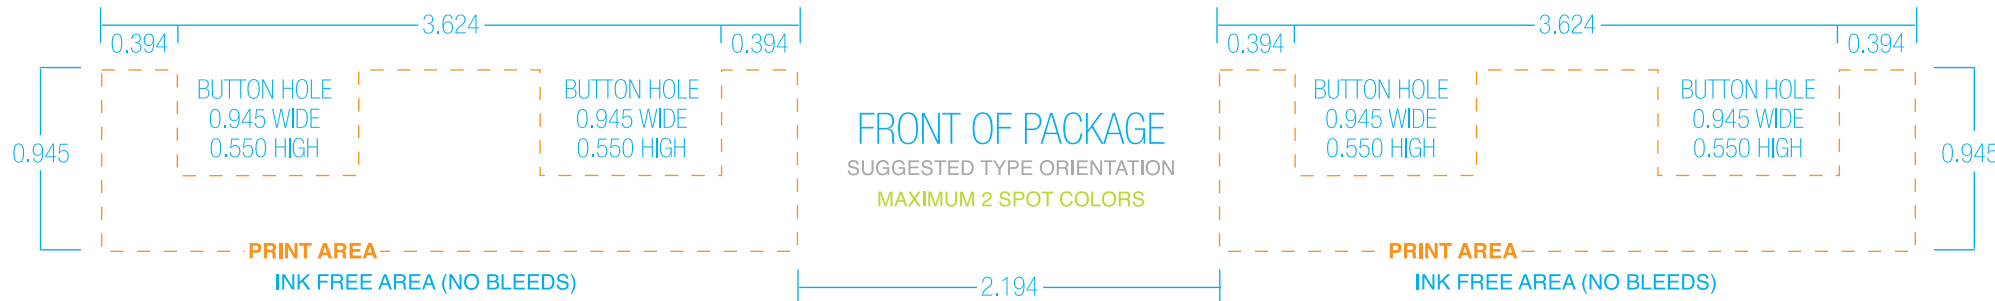

CLICHÉ NUMBER
CSR88-Q000

CLICHÉ NUMBER / COLOUR CODES

CLICHÉ NUMBER

CSR88-Q000

DATE: 05.16.11

<p>HARTMANN EGG CARTON STYLE: TWIN 6 VERSION: V2/V3 SIZES: Small, Med, Lg and XL FILE NAME: TWIN 6 - V3.ai</p>	<p>PRESS: OFFSET LPI: 65 GRAPHICS: VECTOR COLOURS: 4 PDP, 2 SIDES STROKE: 0.75pt</p>	<p>TYPE SIZE: 8pt / 10pt (+/-) BLEEDS: NO SCREENS: NOT RECOMMENDED - keep values between 10% and 40% - exaggerate your steps</p>	<p>PRINT AREAS: 4.330 X 2.562 SCALE: 100% UNITS: INCHES TRAPPING: NO OVERPRINTING: NO</p>
---	--	--	---