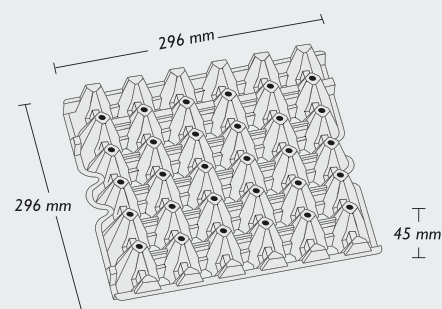

# I x30 Tray Eurotray T01\*

\* Subject to regional availability

## Egg sizes

Our tray Eurotray egg cell is constructed for weight classes S, M, L

## Product dimensions

Width: 296 mm

Height: 45 mm

Length: 296 mm

## Colour

Standard colour

**20 grey\*\***

\*\* Subject to variation

1x30 Tray Eurotray T01\*

**Average product weight**

Tray: 63.9 g

**Quantities**