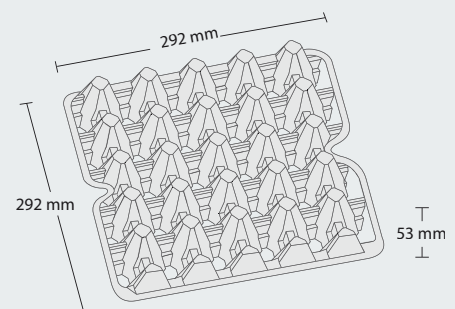

# I x20 Tray 25 Lbs XL T07\*

\* Subject to regional availability

## Egg sizes

Our tray 25 Lbs XL egg cell is constructed for weight classes L, XL

## Product dimensions

Width: 292 mm  
Height: 53 mm  
Length: 292 mm

## Colour

Standard colour

**20 grey\*\***

\*\* Subject to variation

1x20 Tray 25 Lbs XL T07\*

**Average product weight**

Tray: 59.6 g

**Quantities**