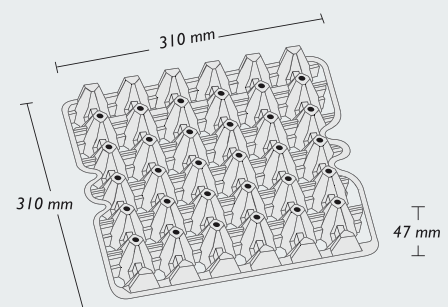

I x30 Tray Eggtec L TI4*

* Subject to regional availability

Egg sizes

Our tray Eggtec L egg cell is constructed for weight class L

Product dimensions

Width: 310 mm
Height: 47 mm
Length: 310 mm

Colour

Standard colour

20 grey**

** Subject to variation

1x30 Tray Eggtec L T14*

Average product weight

Tray: 73.6 g

Quantities

Pallet: 44 Euro

Units per bundle: 115

Units per pallet: 3,680

Machine settings**Moba Code: H068DK**

Gripper Set No.: 702

Denester settings:

| L | G | J | II | I2 |
|----|----|---|----|----|
| 38 | 20 | 8 | 16 | 34 |

*Disclaimer**Please consult MOBA and SANOVO for confirmation of the machine settings***Sanovo Code (Staalkat): HA-007**