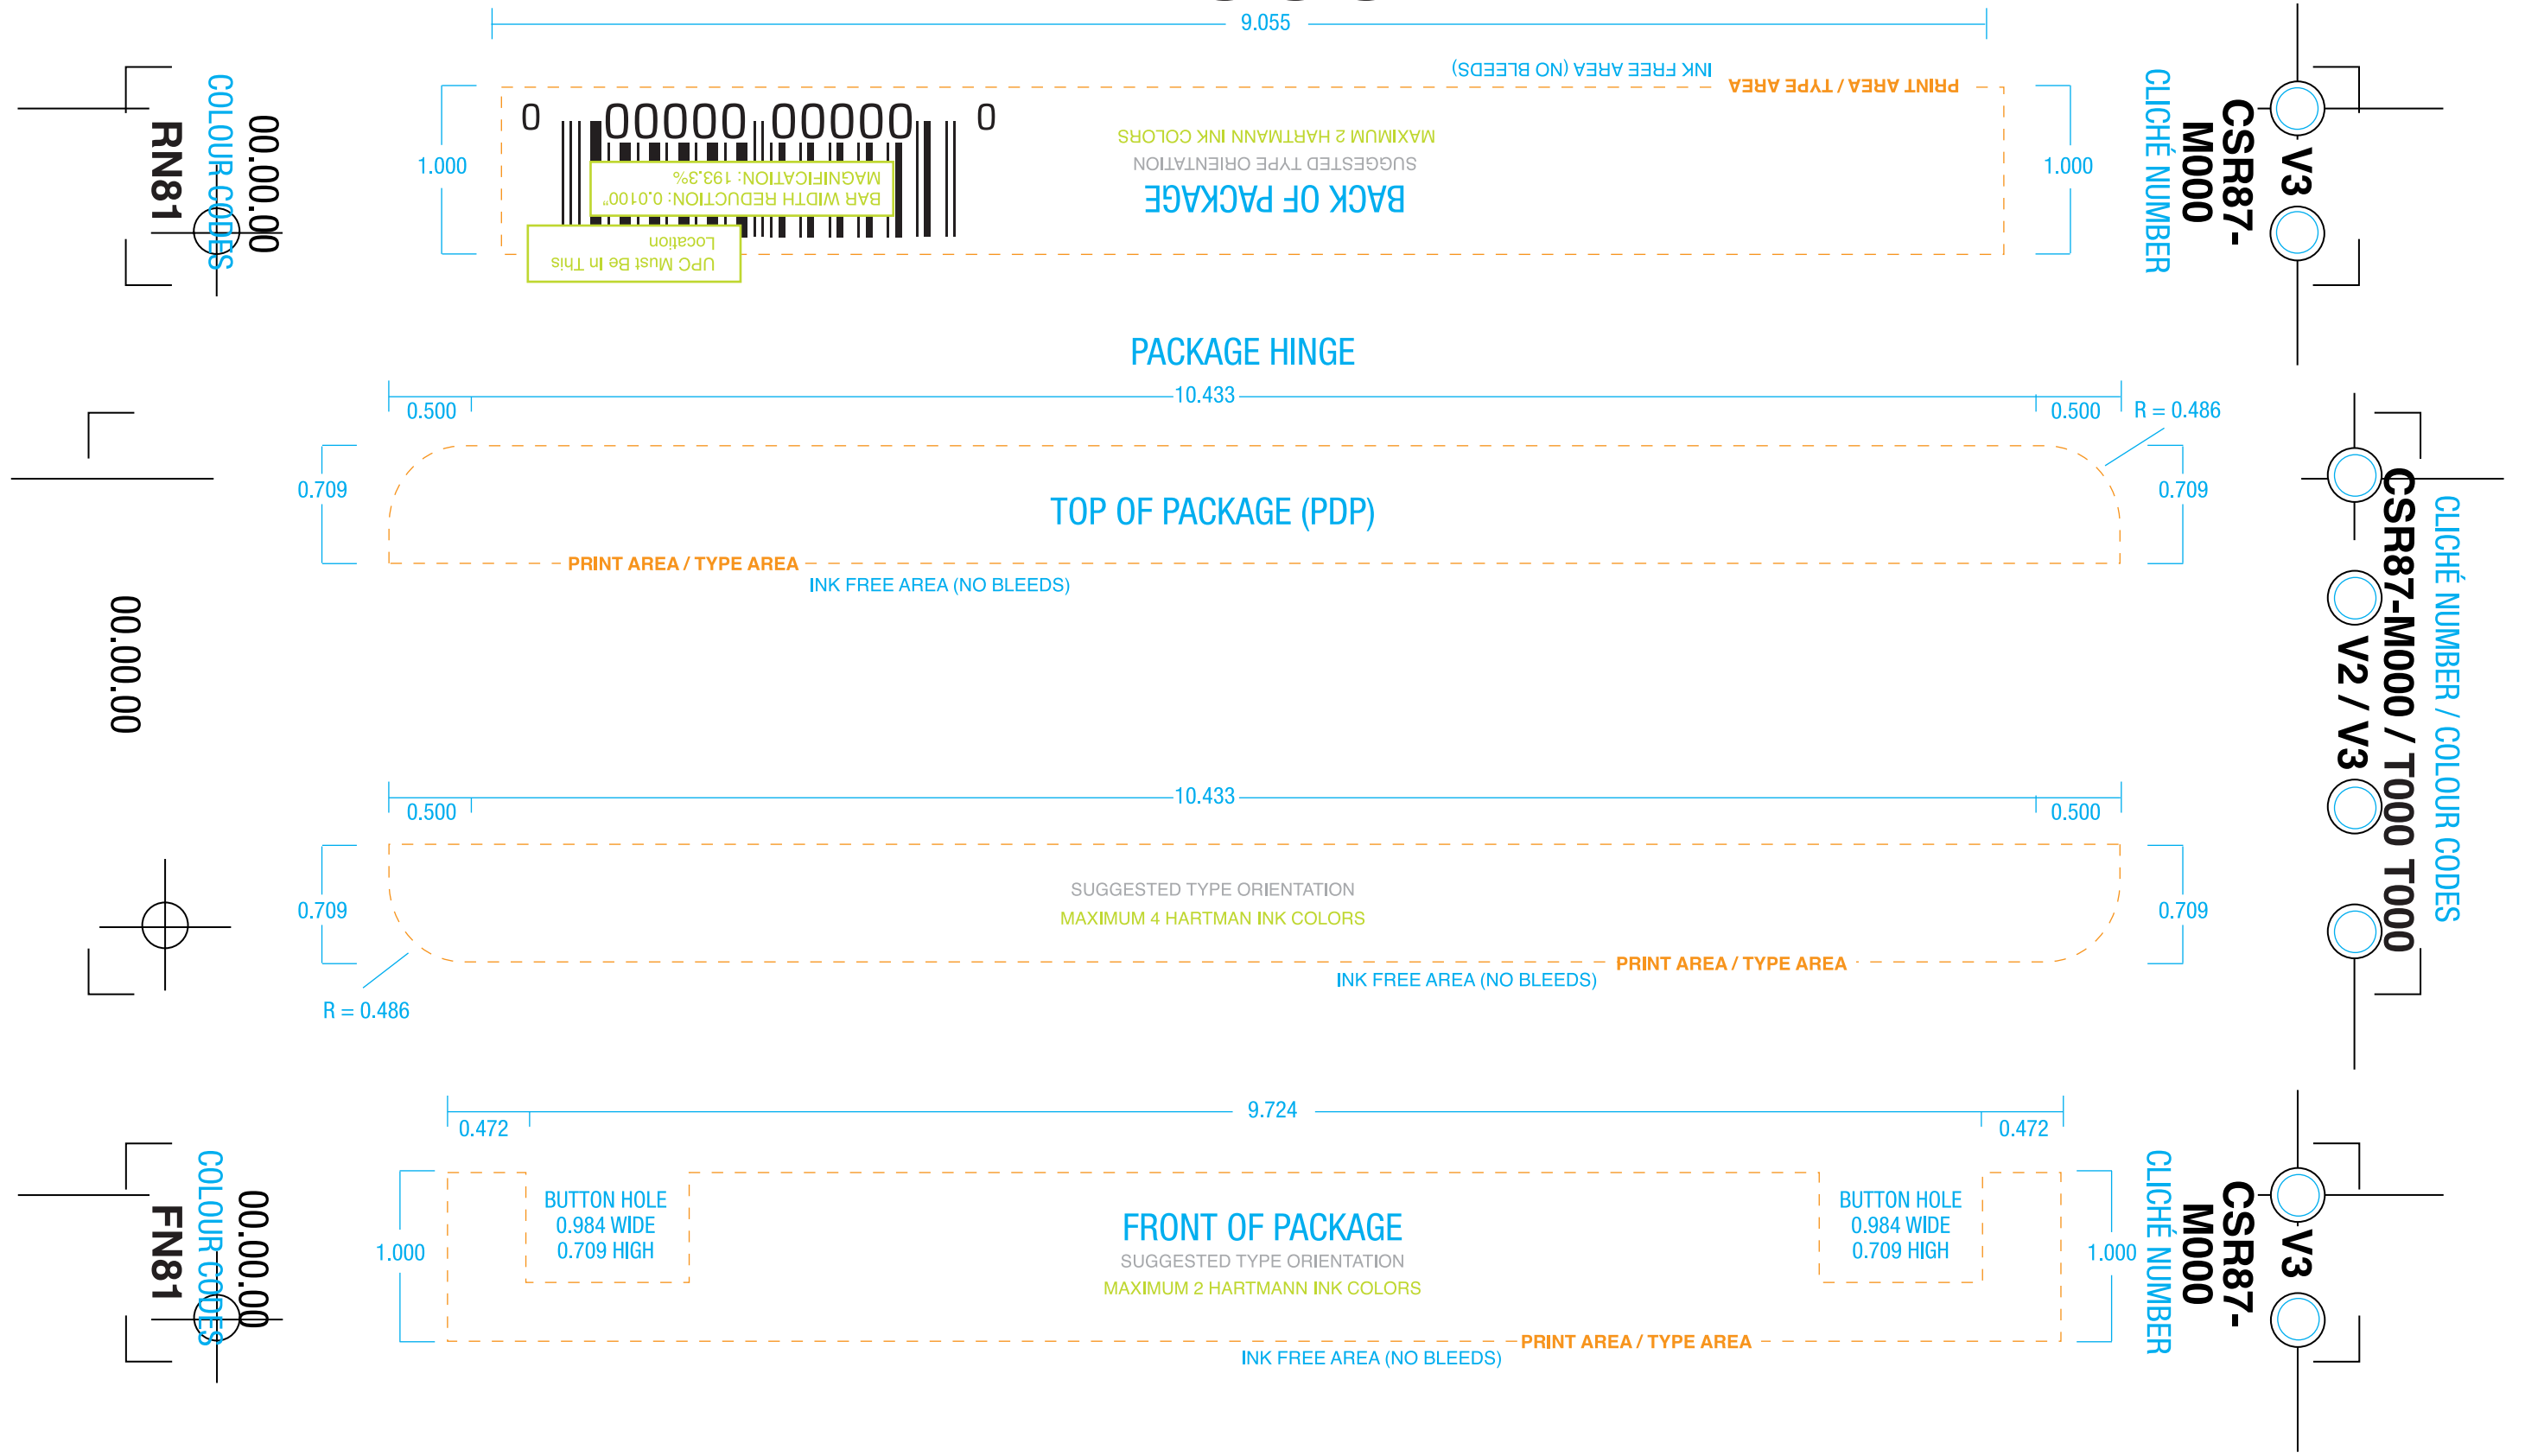

M000

NOTE: ALL FONTS MUST BE SUPPLIED OR CONVERTED TO OUTLINES ON SUBMITTED ART.
 ALL MEASUREMENTS ARE IN INCHES.