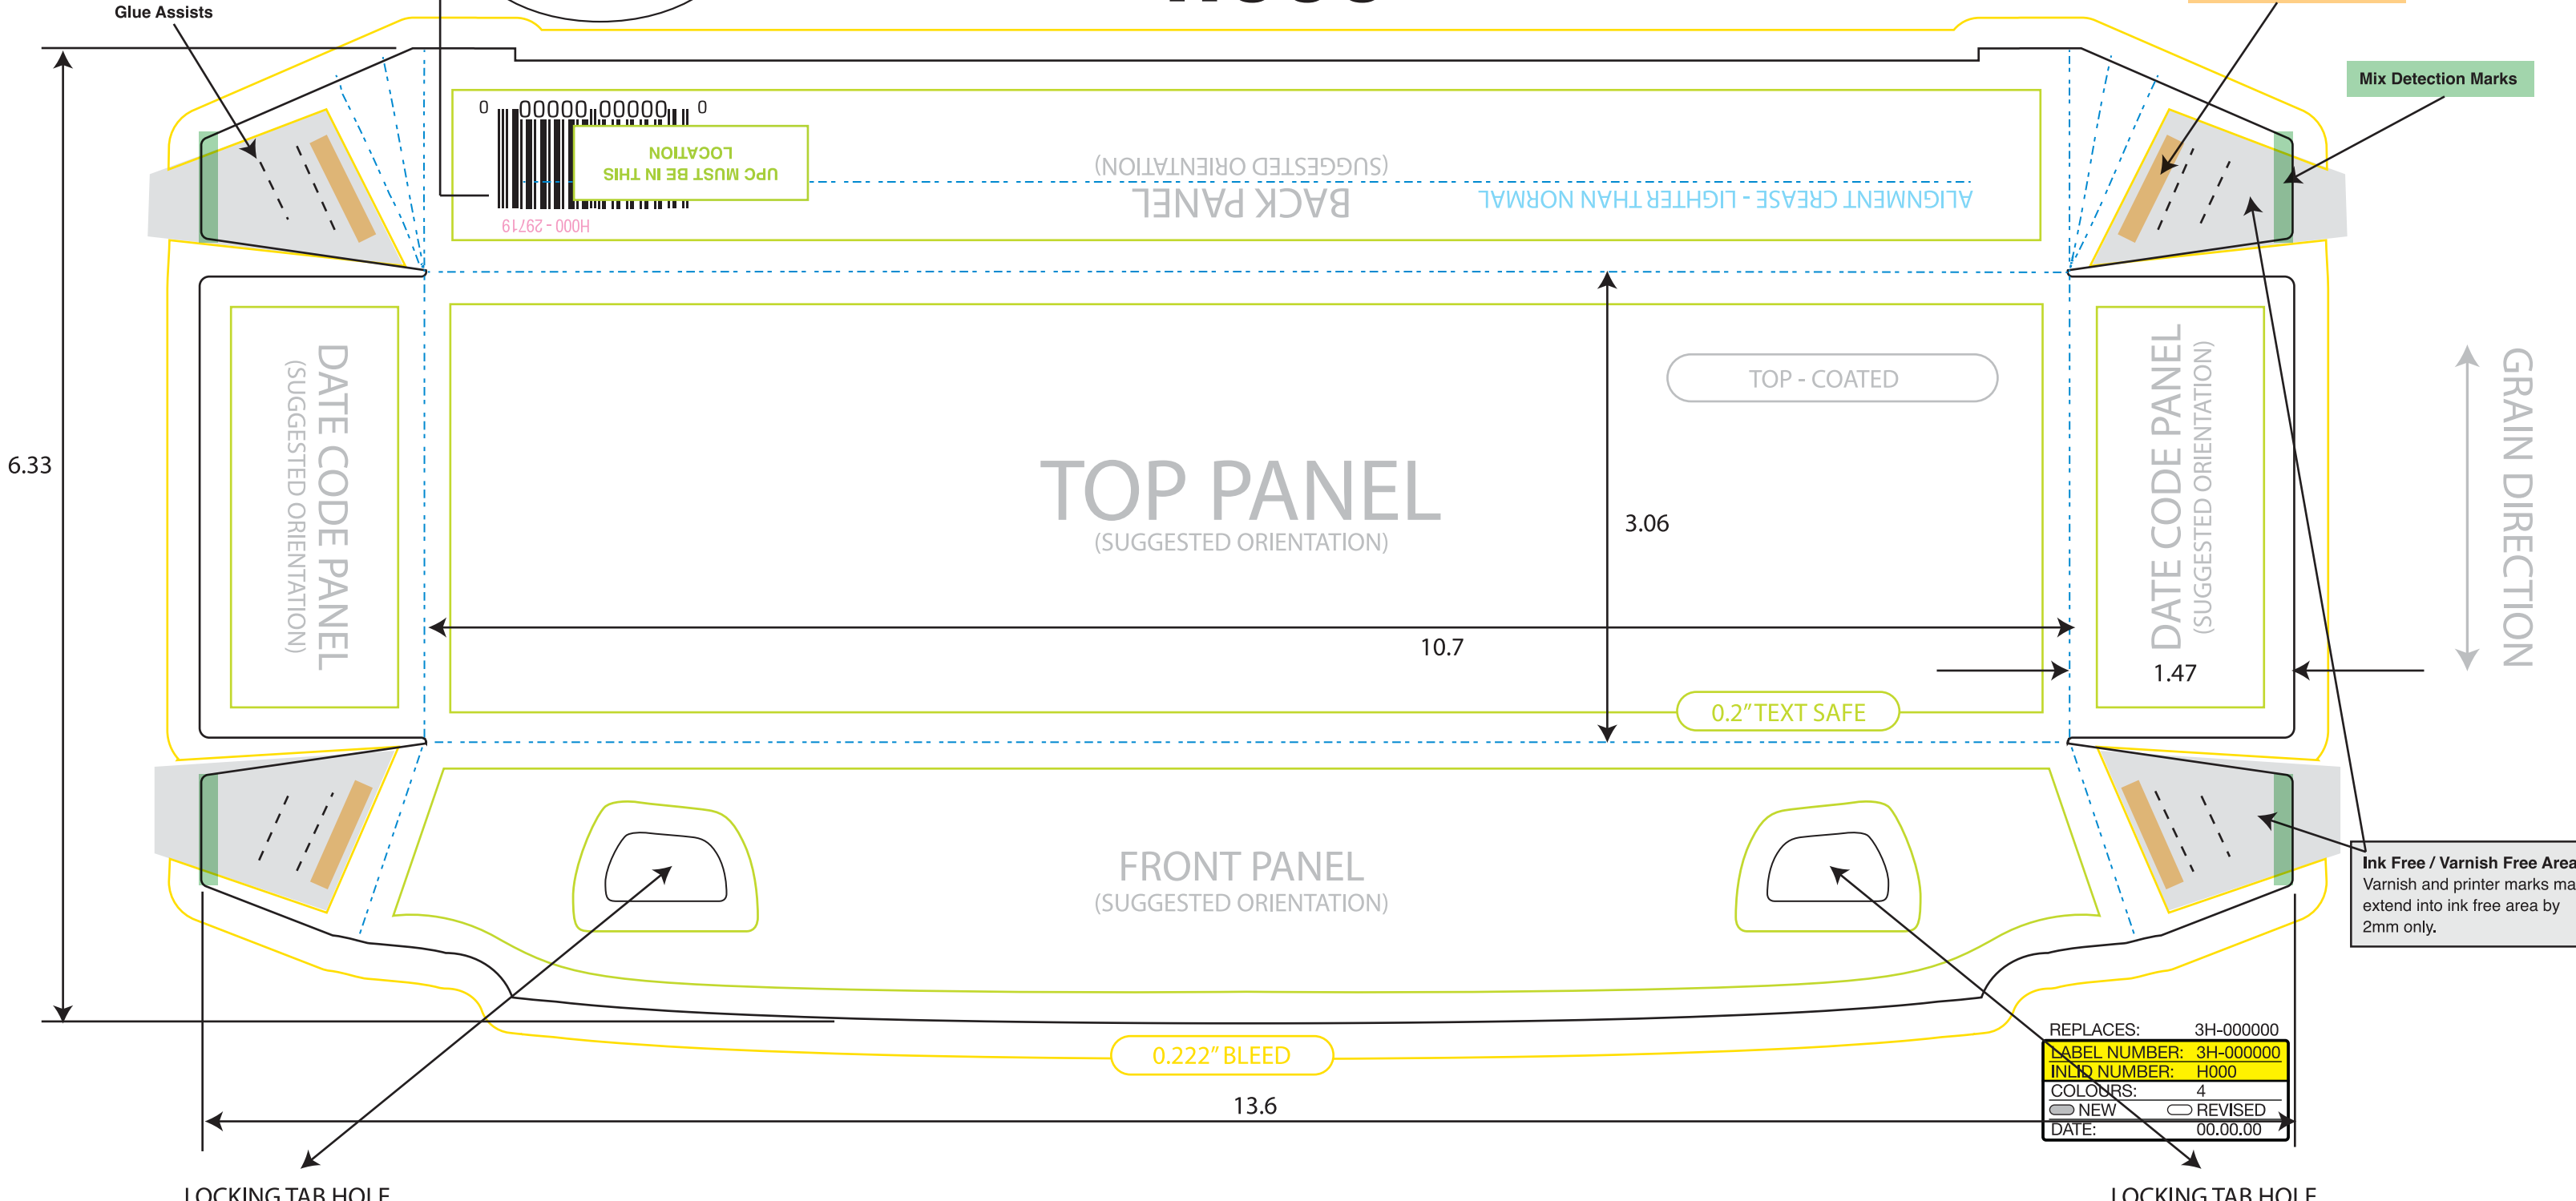

HYBRID - OUTER LID

H000

H000 - 07.06.16
(DESIGN CODE & JULIAN DATE)

TOP PANEL
(SUGGESTED ORIENTATION)

FRONT PANEL
(SUGGESTED ORIENTATION)

BACK PANEL
(SUGGESTED ORIENTATION)

DATE CODE PANEL
(SUGGESTED ORIENTATION)

DATE CODE PANEL
(SUGGESTED ORIENTATION)

TOP - COATED

REPLACES:	3H-000000
LABEL NUMBER:	3H-000000
INLID NUMBER:	H000
COLOURS:	4
NEW	REVIS
DATE:	00.00.00

COATED

NOTE: ALL FONTS MUST BE SUPPLIED OR CONVERTED TO OUTLINES ON SUBMITTED ART.
ALL MEASUREMENTS ARE IN INCHES.

- WE DO NOT ACCEPT LOCKED FILES -

CLICHÉ NUMBER: (PRODUCTION CODE)
ITEM CODES ARE SPECIFIED BY HARTMANN
CORRESPONDING INLID NUMBERS ARE PRINTED ABOVE
OR BESIDE UPC CODE - AT 6PT TYPE, IN BLACK OR WHITE
UNLESS OTHERWISE SPECIFIED BY CUSTOMER.