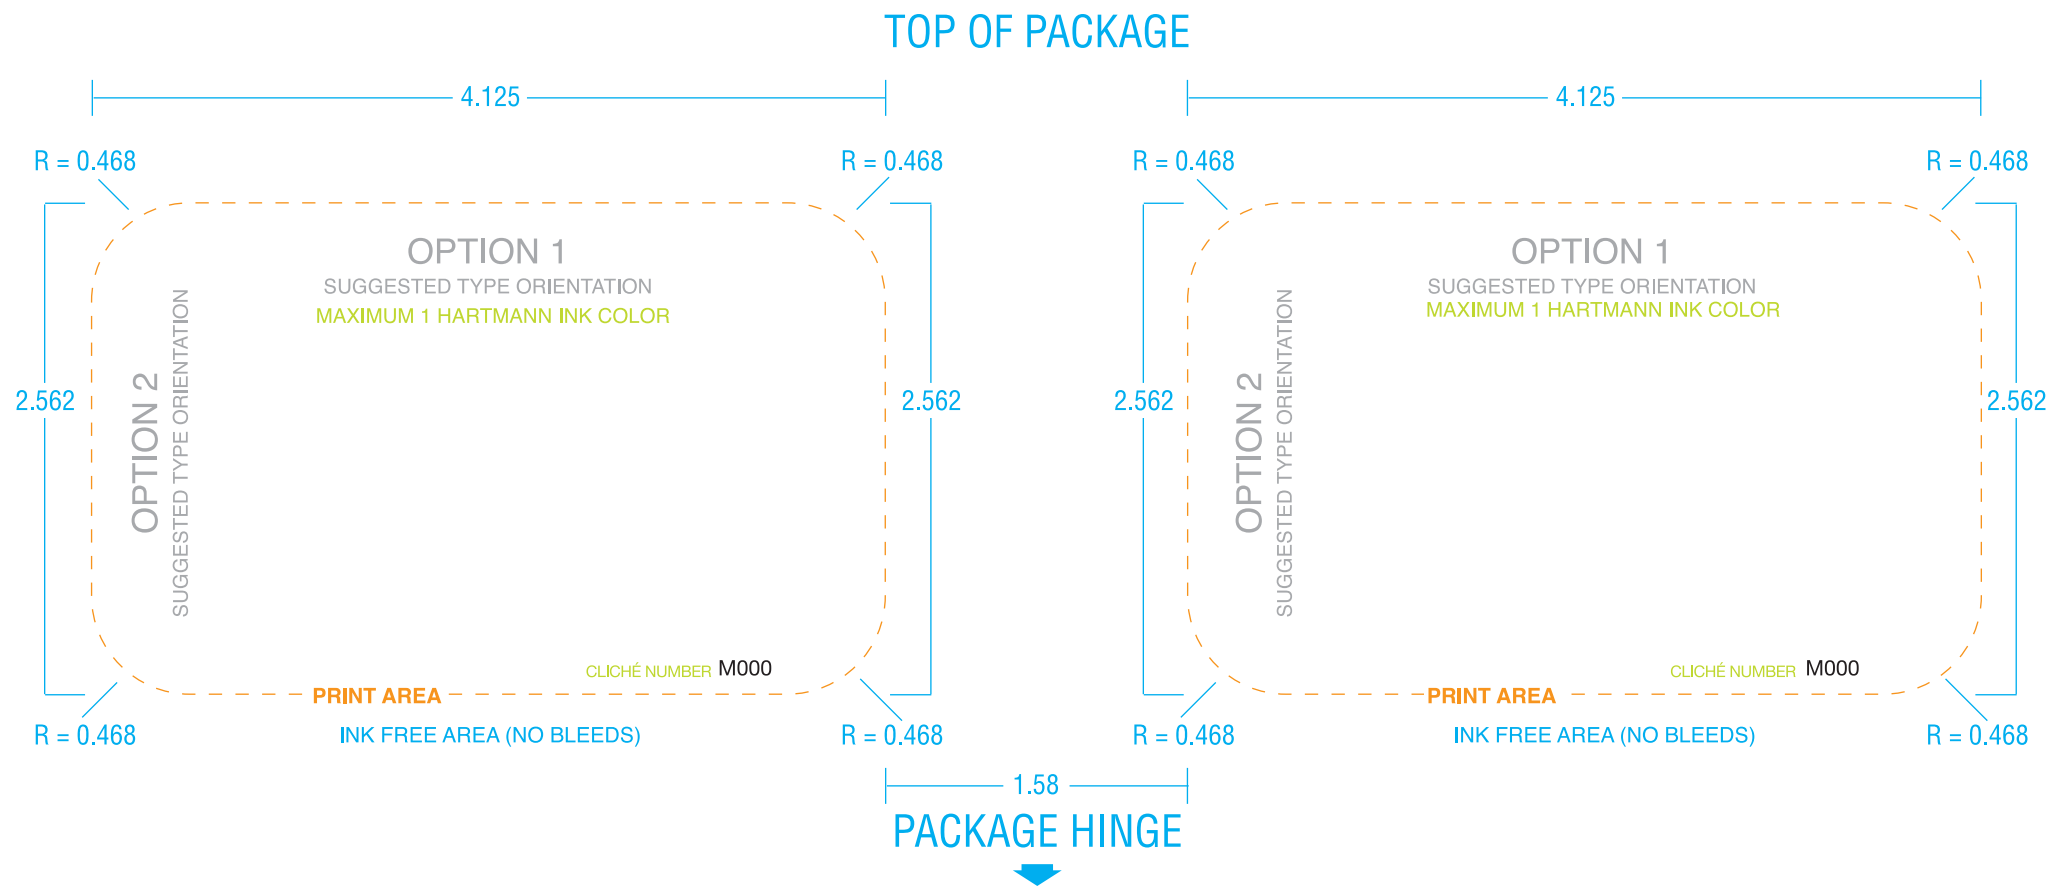

00.00.00

CLICHÉ NUMBER / COLOUR CODES

CSR88-M000 / IN81

V2 / V3

NOTE: ALL FONTS MUST BE SUPPLIED OR CONVERTED TO OUTLINES ON SUBMITTED ART.
ALL MEASUREMENTS ARE IN INCHES.