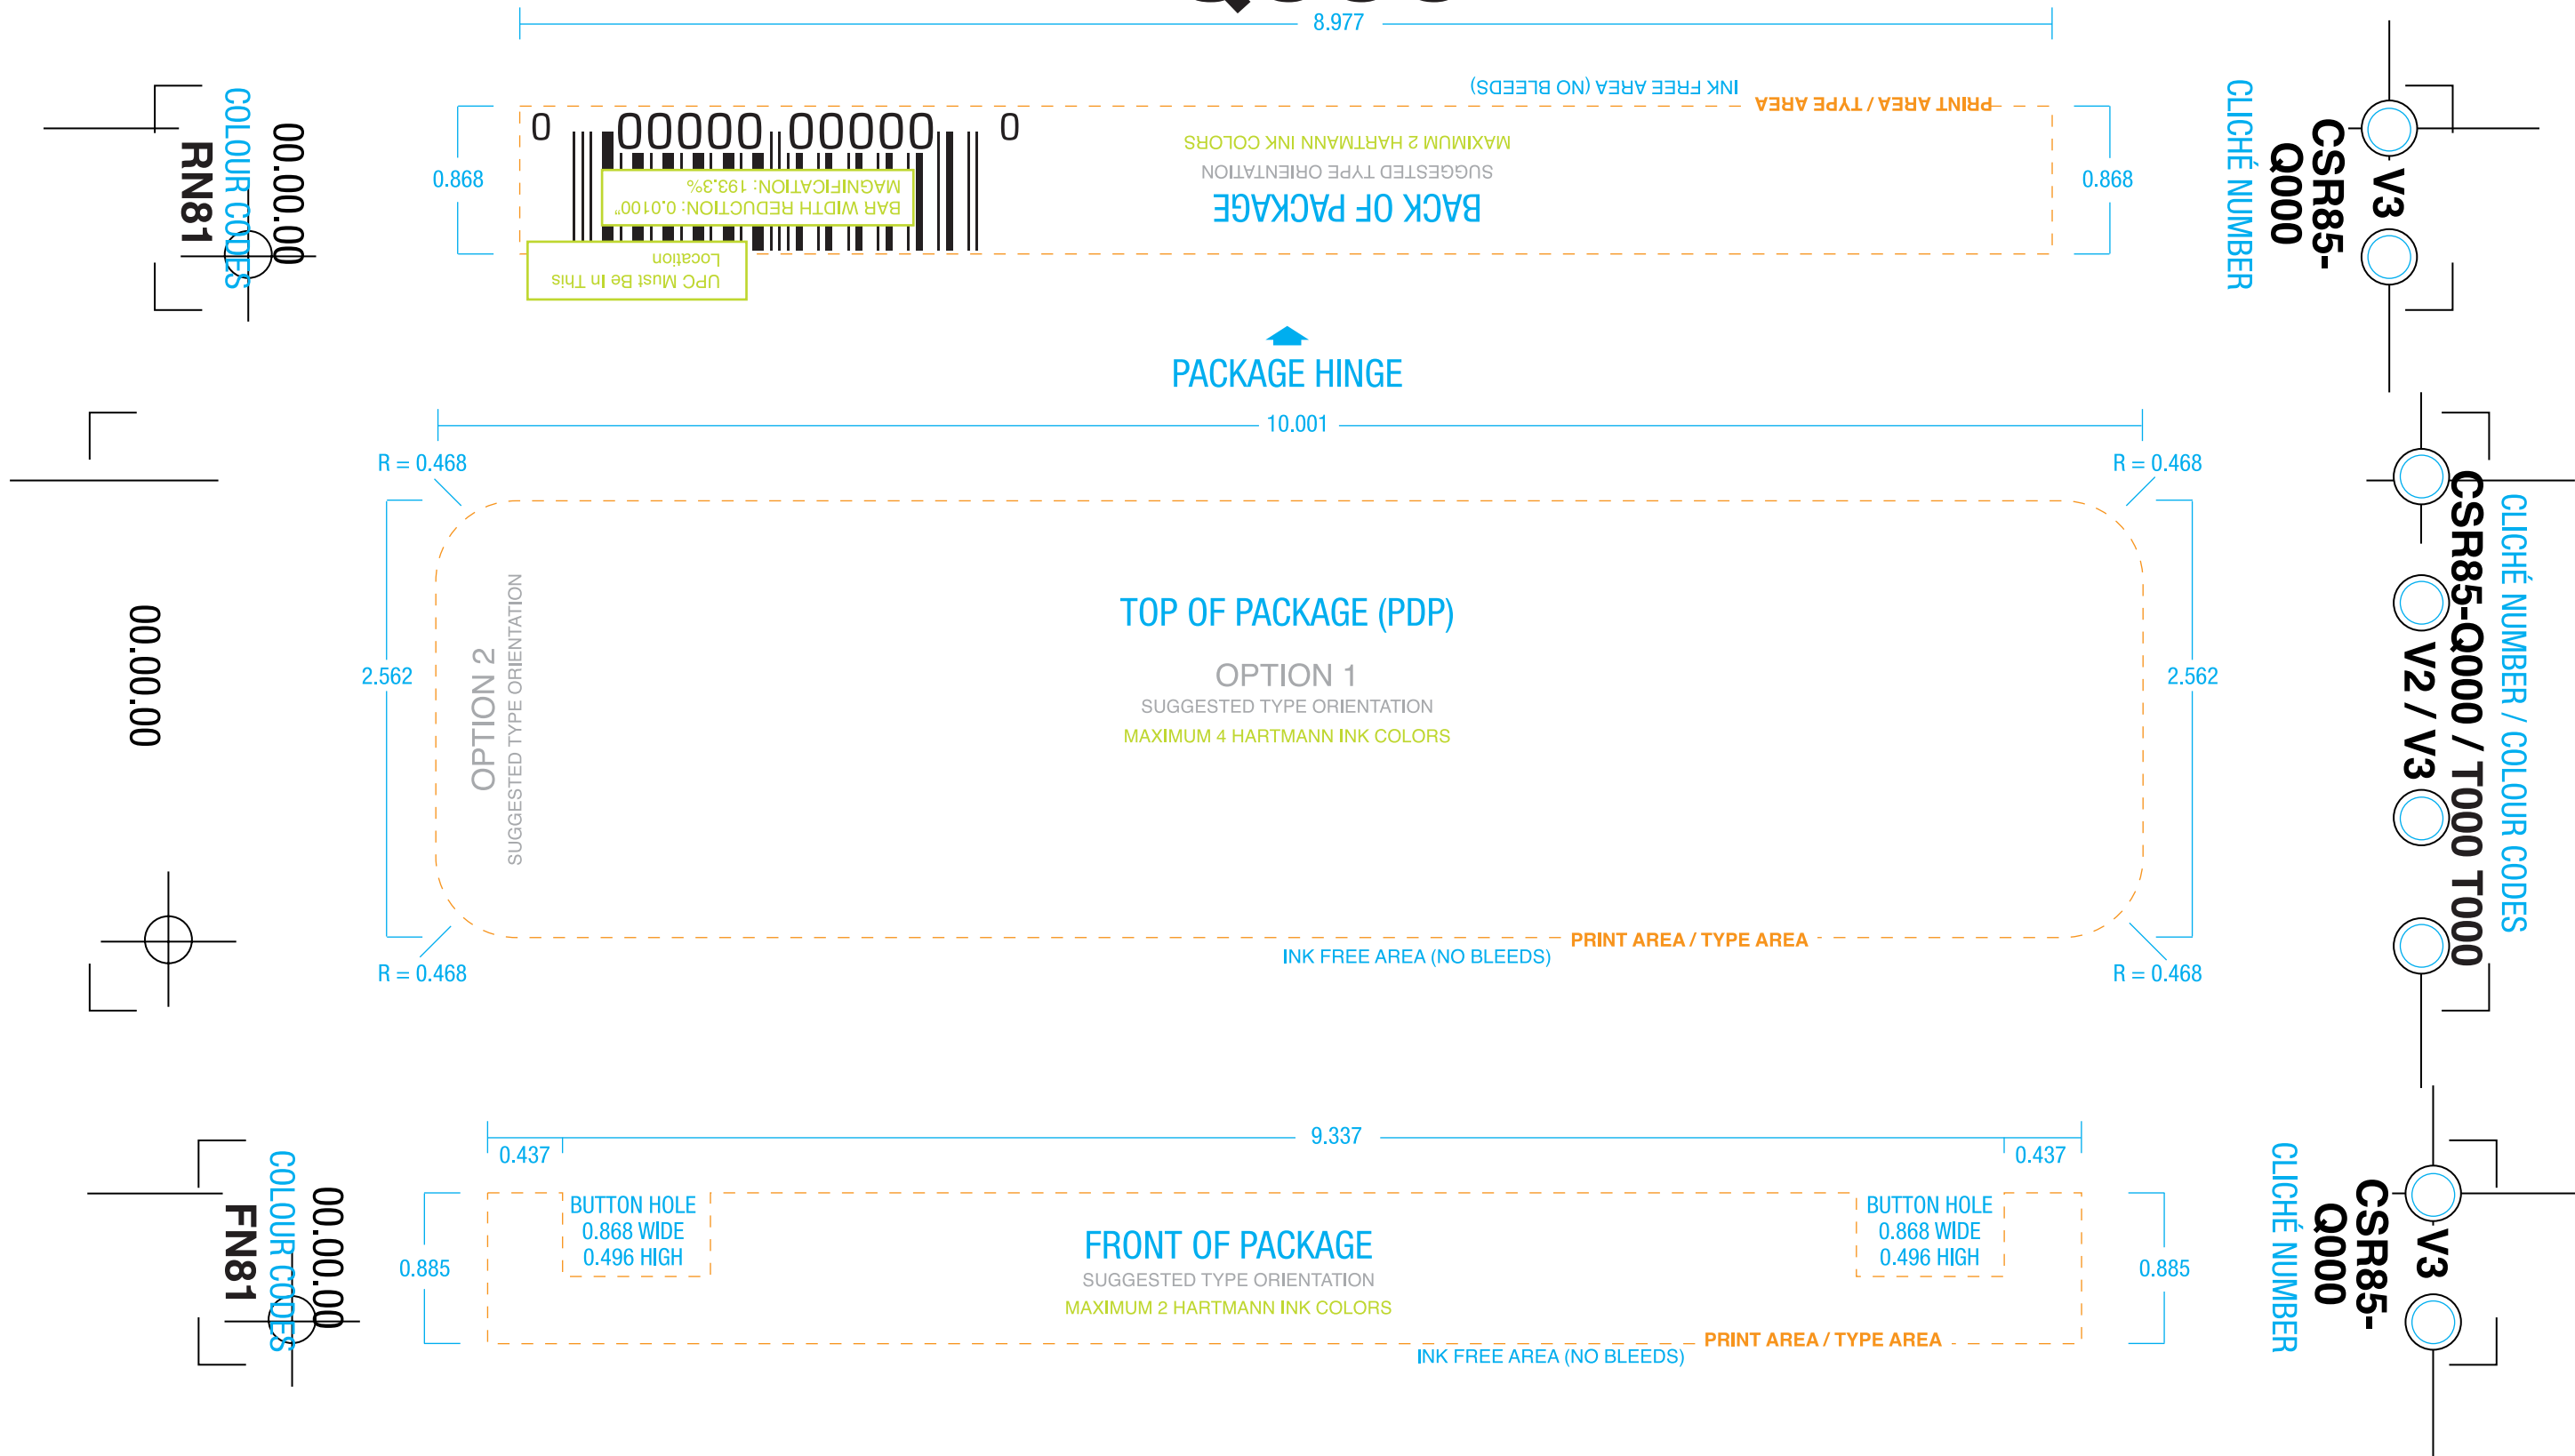

Q000

NOTE: ALL FONTS MUST BE SUPPLIED OR CONVERTED TO OUTLINES ON SUBMITTED ART.
ALL MEASUREMENTS ARE IN INCHES.