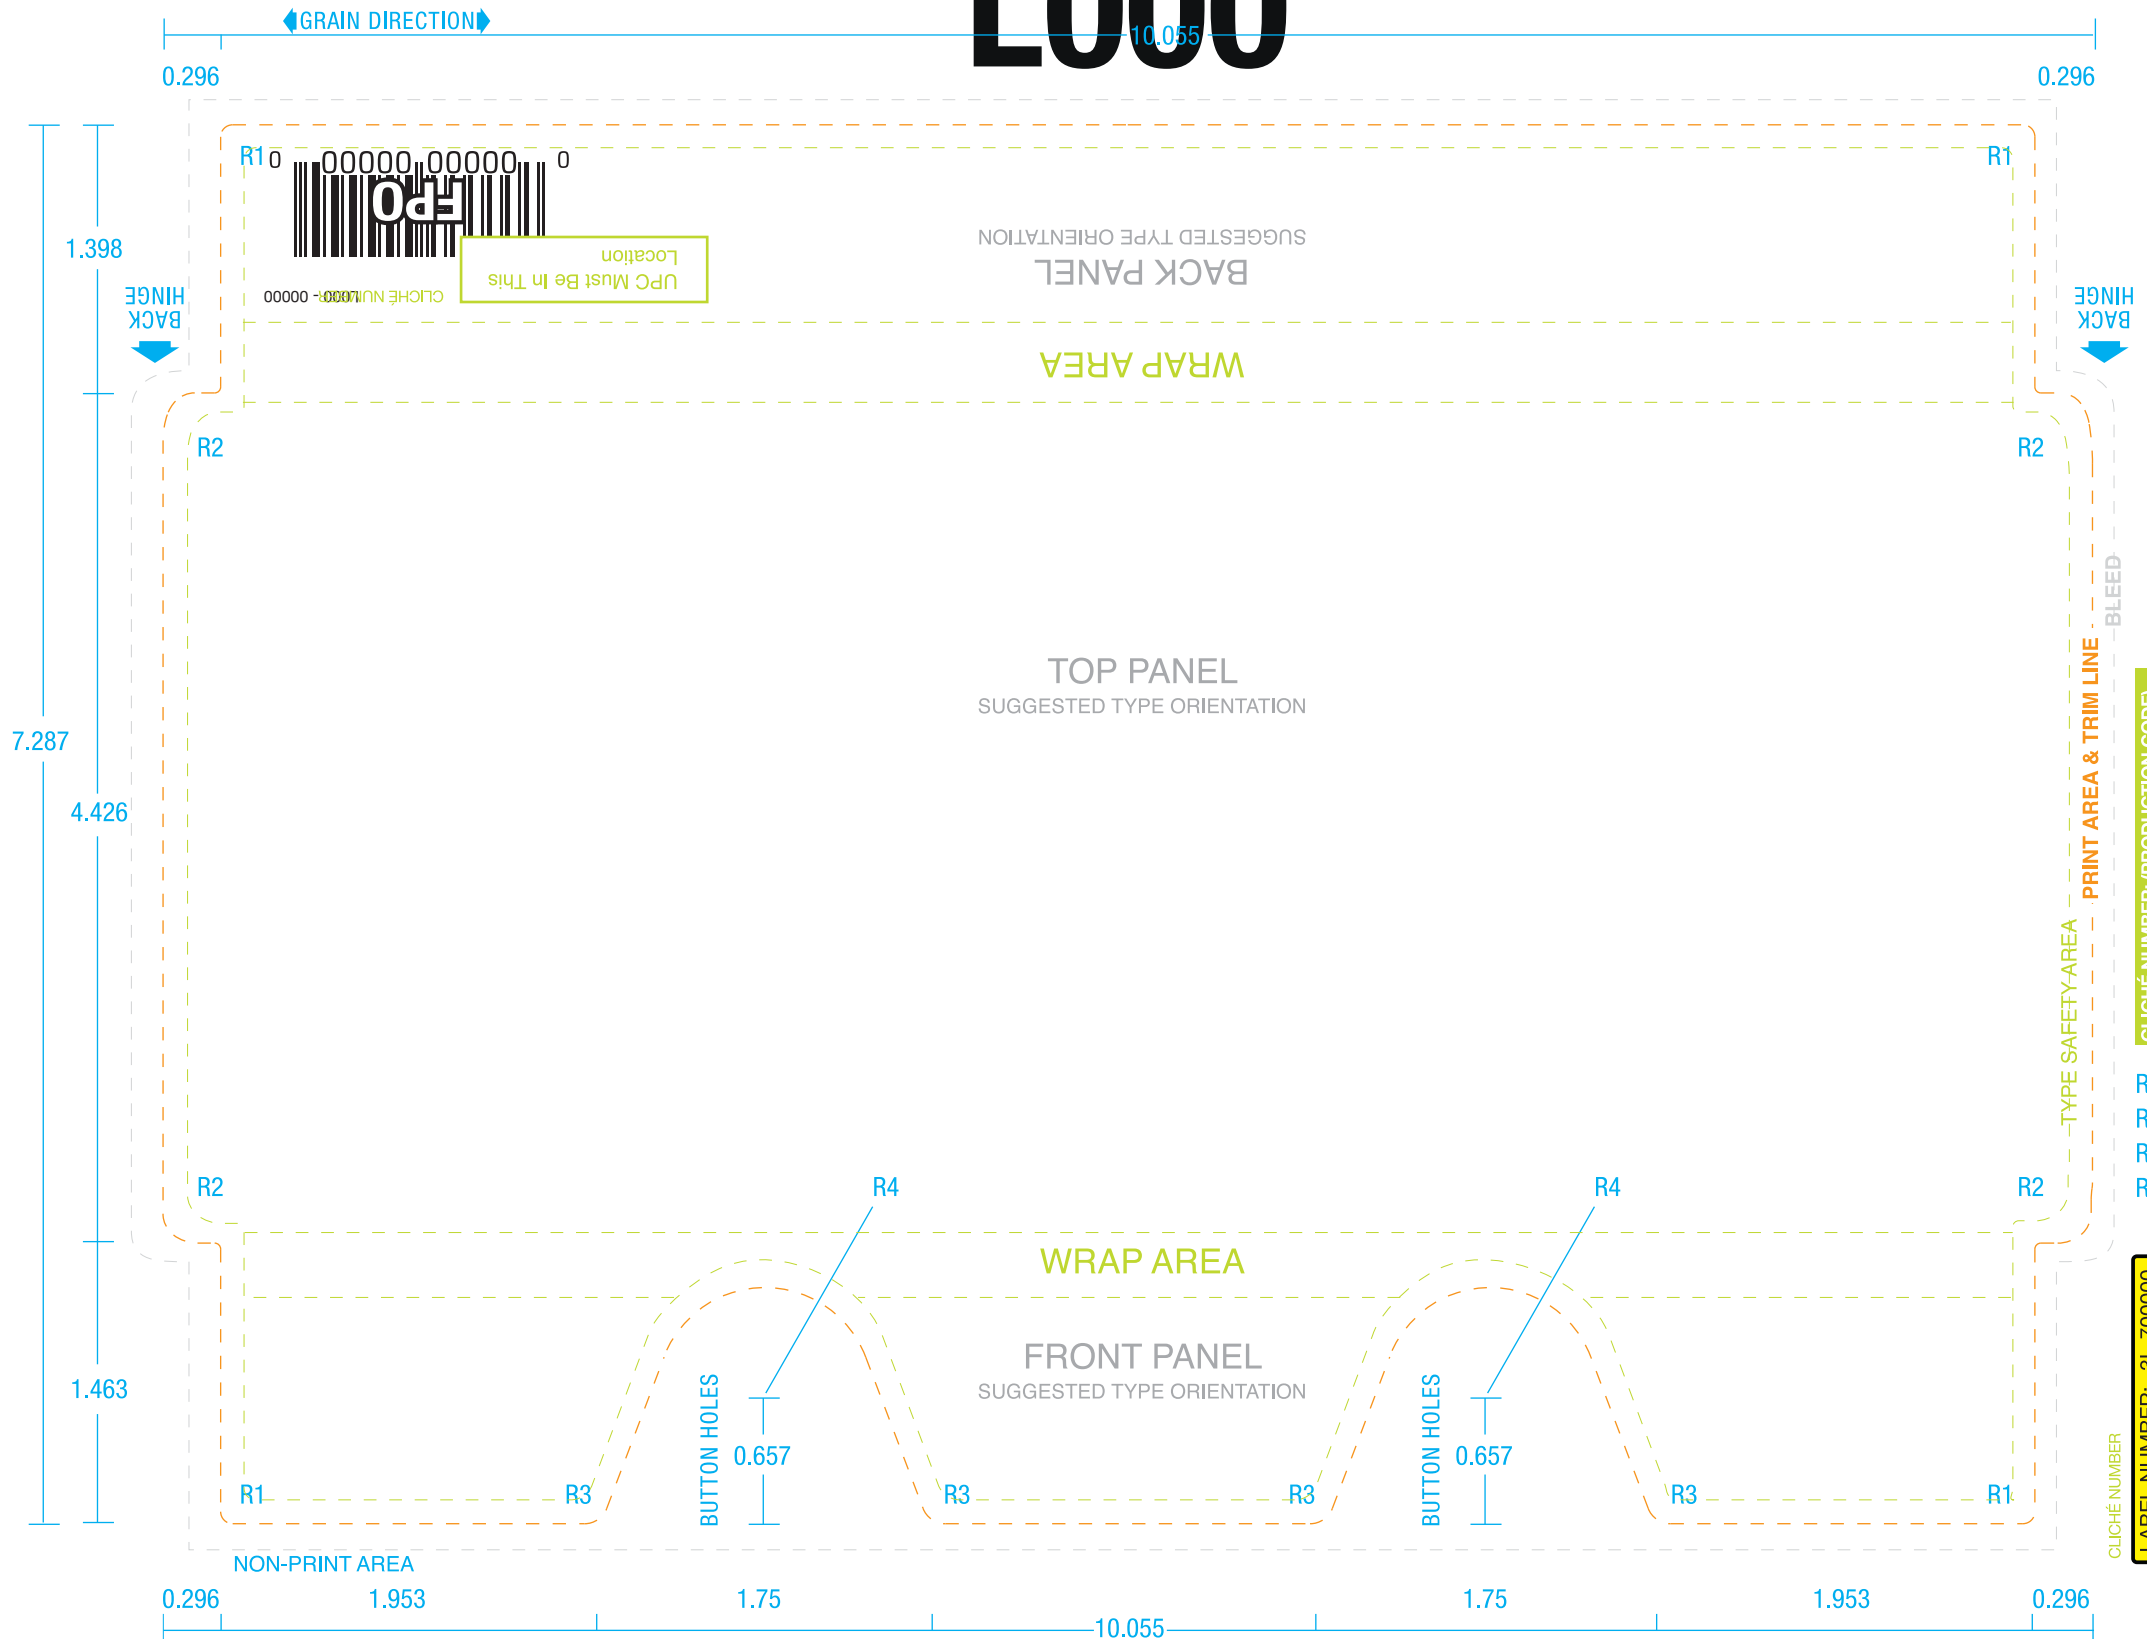

L000

CLICHÉ NUMBER: (PRODUCTION CODE)
 ITEM CODES ARE SPECIFIED BY HARTMANN
 CORRESPONDING INLID NUMBERS ARE PRINTED
 ABOVE OR BESIDE UPC CODE - AT 6PT. TYPE. IN
 BLACK OR WHITE UNLESS OTHERWISE SPECIFIED
 BY CUSTOMER.

- R1 = 0.0625
- R2 = 0.18
- R3 = 0.129
- R4 = 0.565

CLICHÉ NUMBER	LABEL NUMBER: 3L-700000
	INLID NUMBER: L000
	COLOURS: 0
	<input type="checkbox"/> NEW <input type="checkbox"/> REVISED
	DATE: 00.00.10

NOTE: ALL FONTS MUST BE SUPPLIED OR CONVERTED TO OUTLINES ON SUBMITTED ART.
 ALL MEASUREMENTS ARE IN INCHES.