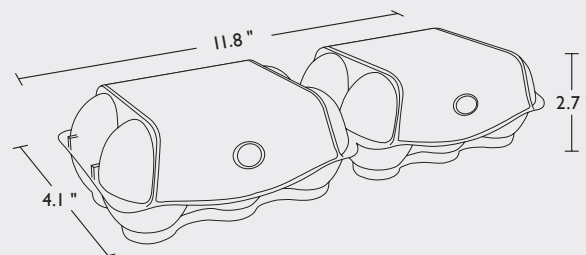

# 2x6 imagic® R9812

**Product**

**Colors**

Standard color

**Availability**

 Direct print  
Label

**Egg Sizes**

Our R9812 egg cell is constructed for weight classes S, M, L, and XL

**Product Dimensions**

|                                     | Length | Width<br>(open) | Height<br>(open) | Width<br>(closed) | Height<br>(closed) |
|-------------------------------------|--------|-----------------|------------------|-------------------|--------------------|
| <b>Millimeter-<br/>Measurements</b> | 300    | 259             | 71               | 104               | 69                 |
| <b>Inches-<br/>Measurements</b>     | 11.8   | 10.2            | 2.8              | 4.1               | 2.7                |

### Bundle Specs

| Cartons: 105                   | Length | Width | Height | Direct print         |          | Label                |          |
|--------------------------------|--------|-------|--------|----------------------|----------|----------------------|----------|
| <b>Millimeter-Measurements</b> | 1041   | 249   | 302    | <b>Bundle Weight</b> |          | <b>Bundle Weight</b> |          |
| <b>Inches-Measurements</b>     | 41     | 9.8   | 11.9   | 5.6 kg               | 12.3 lbs | 5.8 kg               | 12.8 lbs |