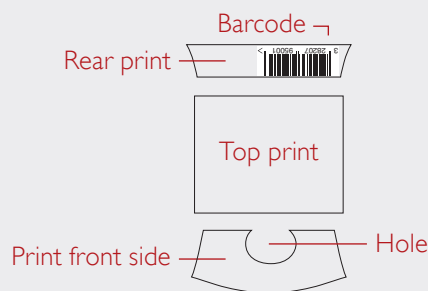

2x6 imagic® R9812

Average Dry Weight

With direct print: 50.9 g 1.8 oz   With label: 53.2 g 1.9 oz

Bundle Specs

Cartons: 105	Length	Width	Height	Direct print		Label	
Millimeter-Measurements	1041	249	302	Bundle Weight		Bundle Weight	
Inches-Measurements	41	9.8	11.9	5.6 kg	12.3 lbs	5.8 kg	12.8 lbs

Machine Settings

Moba Code: HA 2603

Gripper Set No.: 900

Denester Settings

L	G	J	II	I2
15	25	6	13	36

Sanovo Code (Staalkat): HA-033

Gripper Set No.: 2106

Program: 21

BL	BR	GL	GR	A
3	6	13	5	27
B	C	K	L	M
45	40	64	13	18L

Print Parameters

Label:
CMYK and up to 2 spot
colours on request

Direct print:
Top: 6-colour
Front and rear: 4-colour

Inlid print:
1-colour black

Modules for labels and print areas can be downloaded at www.hartmann-packaging.com